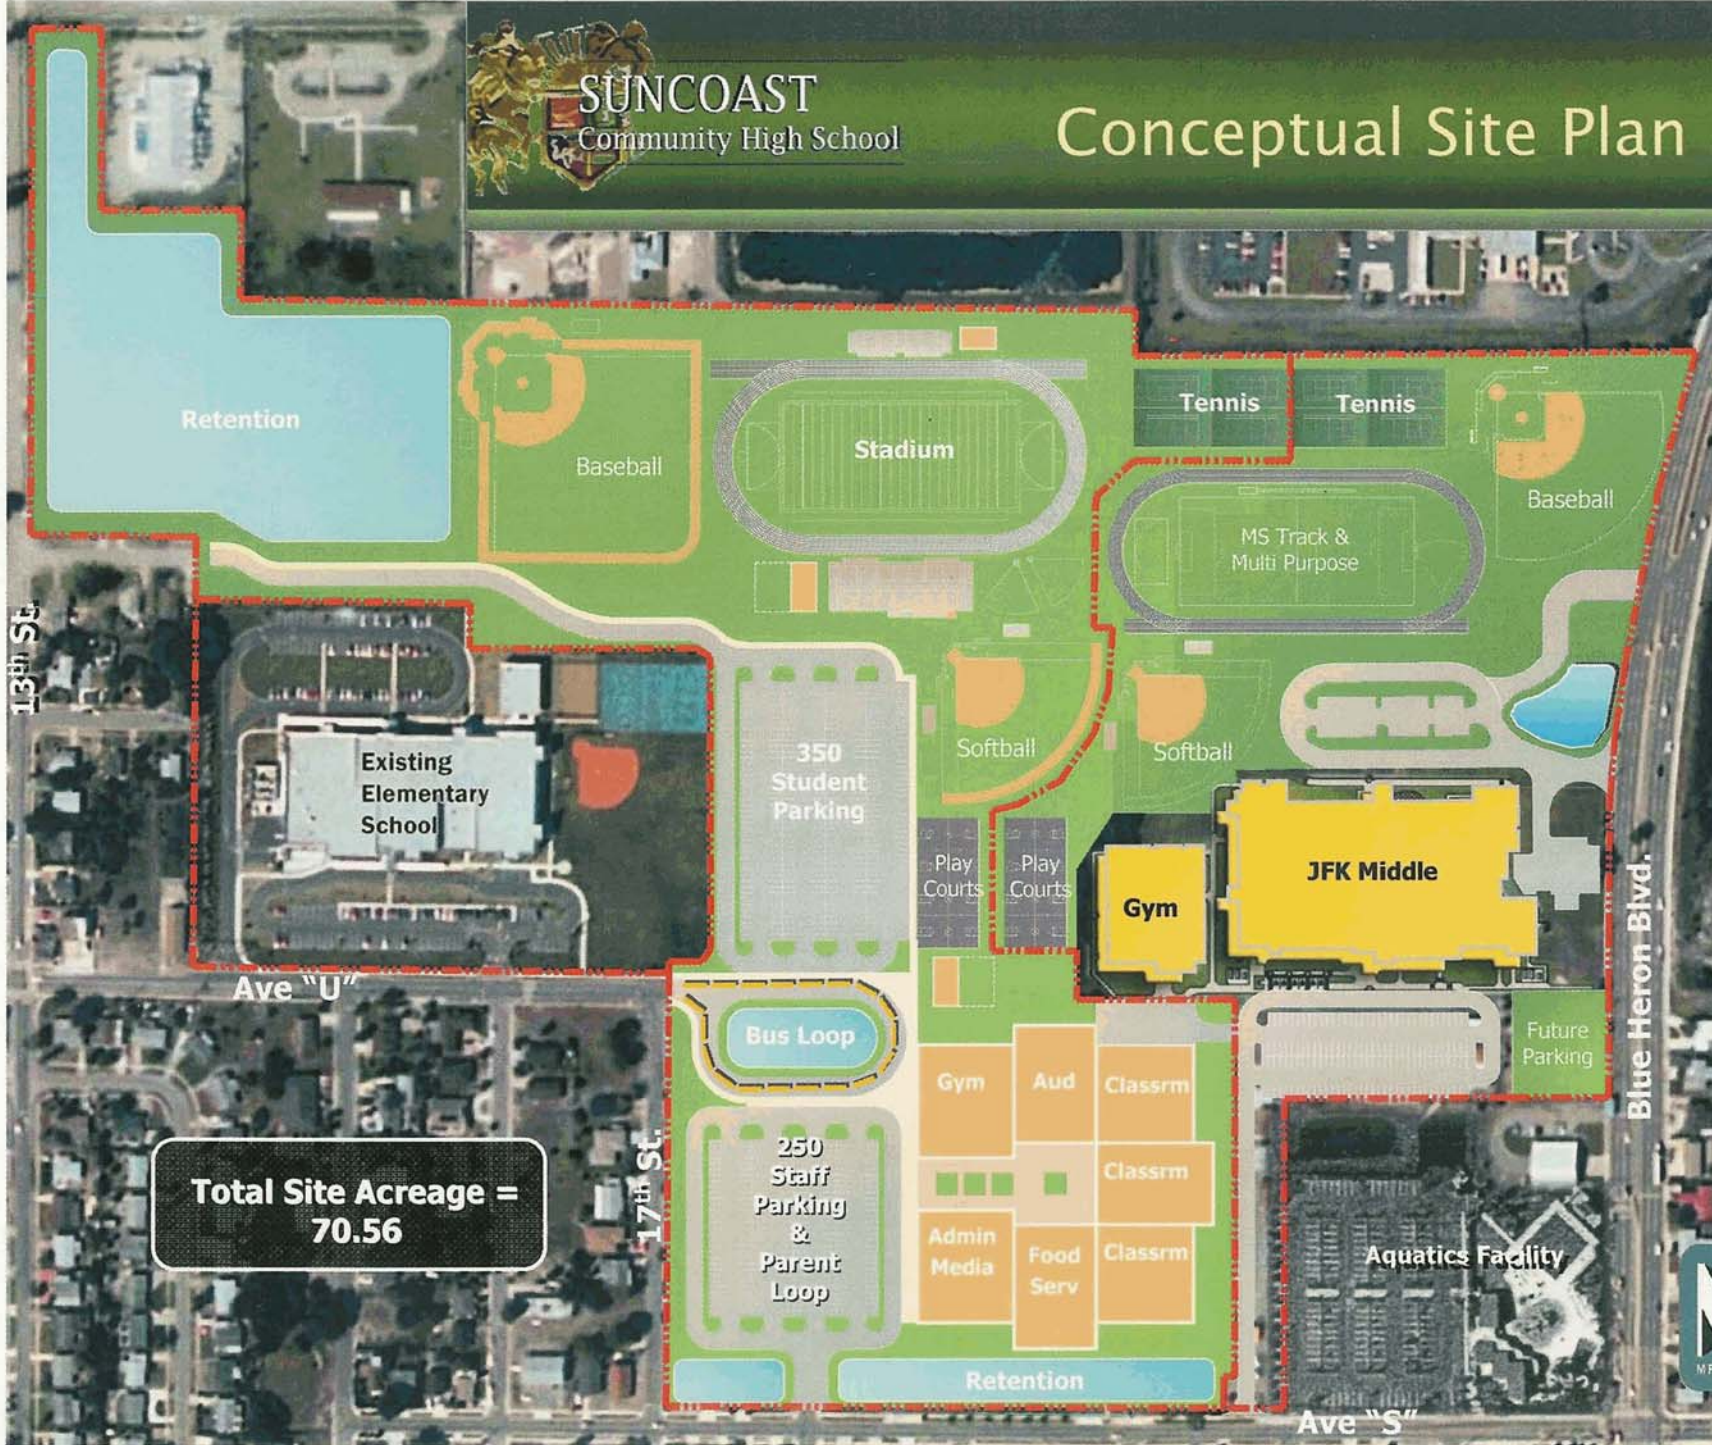

SUNCOAST Community High School

Conceptual Site Plan

**Total Site Acreage =
70.56**